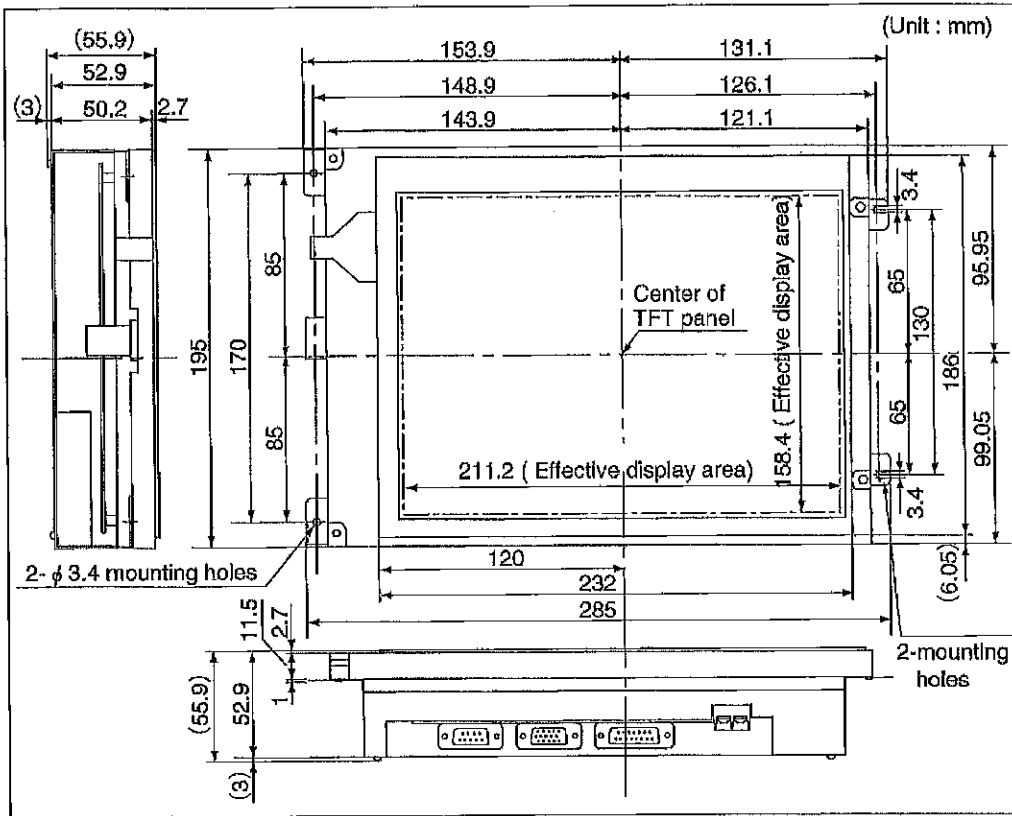

• In case of ZM-93T

• Allowable length of wiring cable

Above is ZM-93T, is same as ZM-92T for permitting measure.